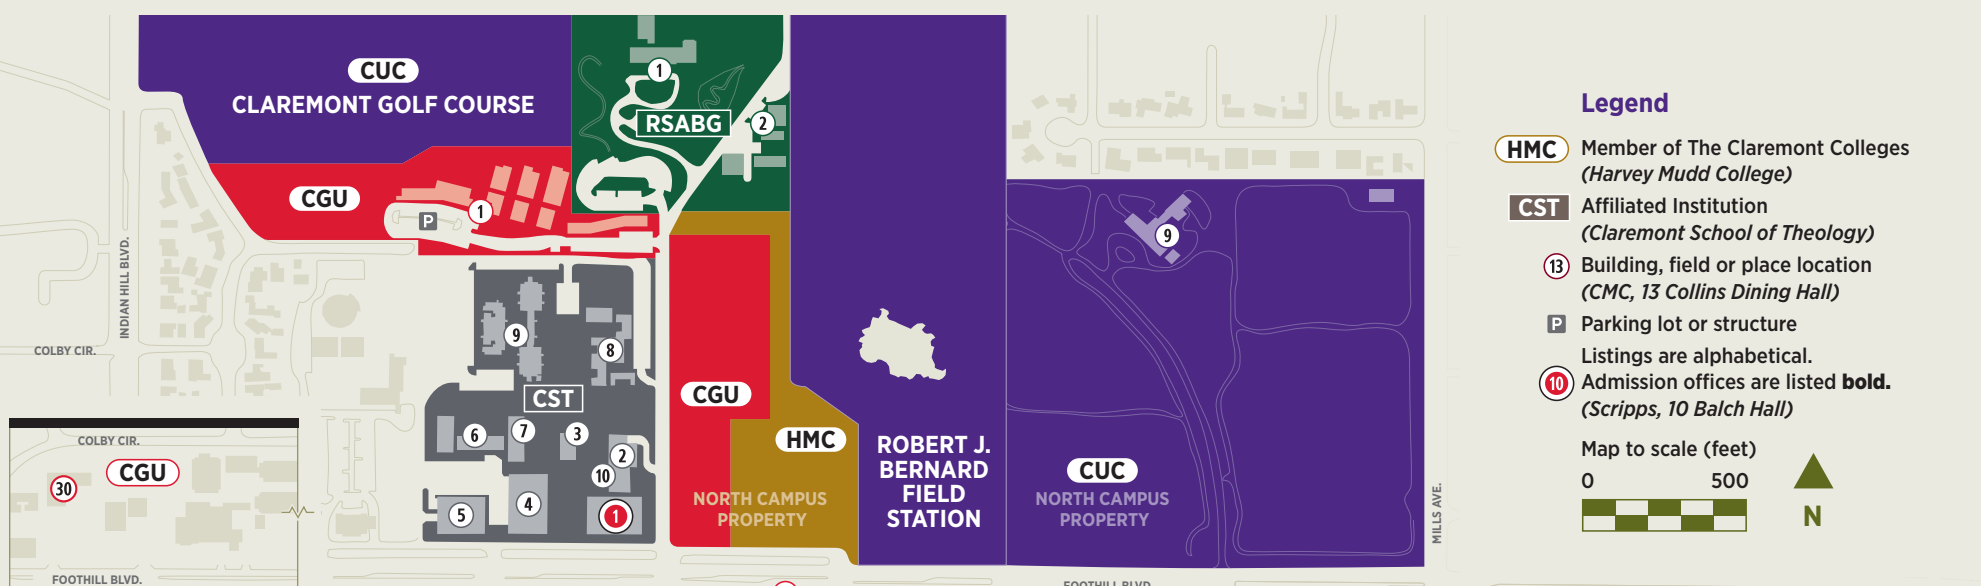

The Claremont Colleges

The Claremont Colleges, a consortium of five undergraduate liberal arts colleges, two graduate institutions, and Claremont University Consortium, which provides shared institutional support services, is reminiscent of the Oxford-Cambridge model. The undergraduate colleges include Pomona College, Scripps College, Claremont McKenna College, Harvey Mudd College, and Pitzer College. The two graduate institutions include Claremont Graduate University and Keck Graduate Institute of Applied Life Sciences. Each academic institution has its own campus, its own students and faculty, and its own distinctive mission.

Directions

From the 210 Freeway at Towne Avenue

- Exit Towne Avenue
- Go south on Towne Avenue
- Turn left onto Foothill Boulevard
- Turn right onto Dartmouth Avenue

From the 210 Freeway at Baseline Road

- Exit Baseline Road
- Go west on Baseline Road
- Turn left onto Monte Vista Avenue
- Turn right onto N. Claremont Boulevard
- Turn right onto Foothill Boulevard
- Turn left onto Dartmouth Avenue

From the 10 Freeway

- Exit Indian Hill Boulevard
- Go north on Indian Hill Boulevard
- Turn right onto First Street
- Turn left onto College Avenue
- To KGI from Indian Hill Boulevard
- Turn left onto Arrow Highway
- Turn right onto Bucknell Avenue
- Turn left onto Watson Drive